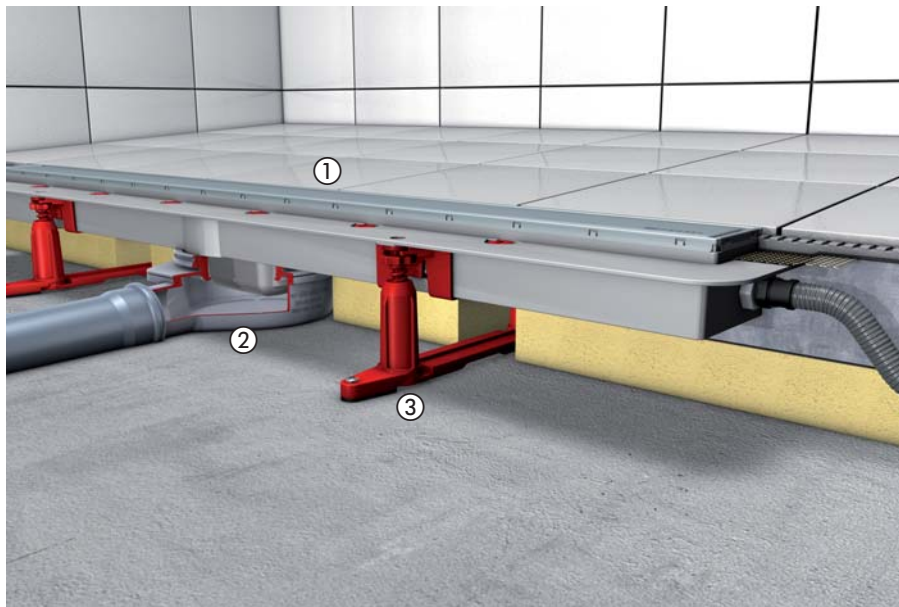

Installation example *Linearis Comfort*

① Channel cover  
② Drain body  
③ Installation supports

The *Linearis Comfort* shower channel effortlessly combines engineering and design to offer new and creative design concepts for your bathroom. The reversible channel cover can be displayed in the classic stainless steel look or reversed to show the invisible tiled look, also available are custom channel inserts such as wood optic and illuminated versions. The channels are ready-to-install with their welded on drain body, including an odour trap and  $\varnothing$  50 outlet. *Linearis Comfort* can be installed on the room or wall side of the shower. The flexible installation supports are height-adjustable and can be pivoted away as required for wall-side installation.