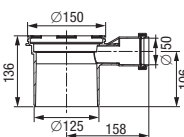

Length	Art. #
750 mm	48 928 IC
850 mm	48 929 IC
950 mm	48 930 IC
1150 mm	48 932 IC

Linearis Comfort "Wengé" in ABS ¹⁾

With removable odour trap, sealing water height 50 mm

- Cover in wood look**, handles loads up to 100 kg, with seeping water opening, installation supports and mesh fabric

Length	Art. #
750 mm	on request
850 mm	on request
950 mm	on request
1050 mm	on request
1150 mm	on request

Linearis Comfort "Burlwood" in ABS ¹⁾

With removable odour trap, sealing water height 50 mm

- Cover in wood look**, handles loads up to 100 kg, with seeping water opening, installation supports and mesh fabric

Length	Art. #
750 mm	on request
850 mm	on request
950 mm	on request
1050 mm	on request
1150 mm	on request

Shower channel upper section *Linearis*

0.4 l/sec flow rate with 10 mm threshold

Accessories

Glue flange

with counter flange, \varnothing 348 mm
(also for compound seal)
Art. # 48 410

Pressure sealing flange

in stainless steel AISI 304, \varnothing 273 mm,
with seeping water opening
Art. # 48 402

Extension section