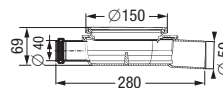

Length	Art. #
750 mm	on request
850 mm	on request
950 mm	on request
1050 mm	on request
1150 mm	on request

Linearis Comfort "Burlwood" in ABS ¹⁾

With removable odour trap, sealing water height 50 mm

- Cover in wood look**, handles loads up to 100 kg, with seeping water opening, installation supports and mesh fabric

Length	Art. #
750 mm	on request
850 mm	on request
950 mm	on request
1050 mm	on request
1150 mm	on request

Shower channel upper section *Linearis*

0.4 l/sec flow rate with 10 mm threshold

Accessories

Glue flange

with counter flange, \varnothing 348 mm
(also for compound seal)
Art. # 48 410

Pressure sealing flange

in stainless steel AISI 304, \varnothing 273 mm,
with seeping water opening
Art. # 48 402

Extension section

in PP, with lip seal
without lateral inlet Art. # 48 987
with lateral inlet Art. # 48 989

Drain bodies

Total installation height including upper section

"The Ultraflat" in ABS

with removable odour trap
Lateral outlet \varnothing 50
Art. # 45 700