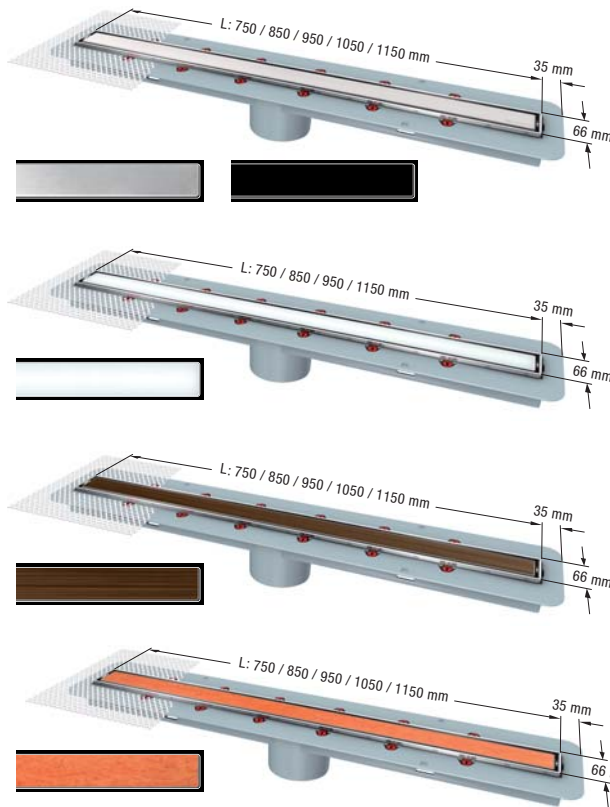

Shower channel *Linearis Comfort*, *Linearis Compact*, *Linearis Super60* and *Linearis System 125*

Shower channel upper section *Linearis Comfort*

1.0 l/sec flow rate
1.1 l/sec with 10 mm threshold

Linearis Comfort in ABS ¹⁾

With removable odour trap, sealing water height 50 mm

cover and rim in stainless steel AISI 304
(Channel cover can be reversed and tiled on site),
class K 3, with seeping water opening,
installation supports and mesh fabric

Linearis Comfort Light in ABS ¹⁾

With removable odour trap, sealing water height 50 mm

cover with maintenance-free induction technology and "white" LED lights (other colours available upon request), 15 m power cable, handles loads up to 100 kg, with seeping water opening, installation supports and mesh fabric

Linearis Comfort "Wengé" in ABS ¹⁾

With removable odour trap, sealing water height 50 mm

Cover in wood look, handles loads up to 100 kg, with seeping water opening, installation supports and mesh fabric