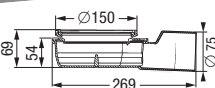

Length	Art. #
750 mm	on request
850 mm	on request
950 mm	on request
1050 mm	on request
1150 mm	on request

Linearis Comfort "Burlwood" in ABS ¹⁾

With removable odour trap, sealing water height 50 mm

- Cover in wood look**, handles loads up to 100 kg, with seeping water opening, installation supports and mesh fabric

Length	Art. #
750 mm	on request
850 mm	on request
950 mm	on request
1050 mm	on request
1150 mm	on request

Shower channel upper section *Linearis*

0.4 l/sec flow rate with 10 mm threshold

Accessories

Glue flange

with counter flange, \varnothing 348 mm
(also for compound seal)
Art. # 48 410

Pressure sealing flange

in stainless steel AISI 304, \varnothing 273 mm,
with seeping water opening
Art. # 48 402

Extension section

in PP, with lip seal
without lateral inlet Art. # 48 987
with lateral inlet Art. # 48 989

Drain bodies

Total installation height including upper section

"The Ultraflat" in ABS

with removable odour trap
Lateral outlet \varnothing 50
Art. # 45 700