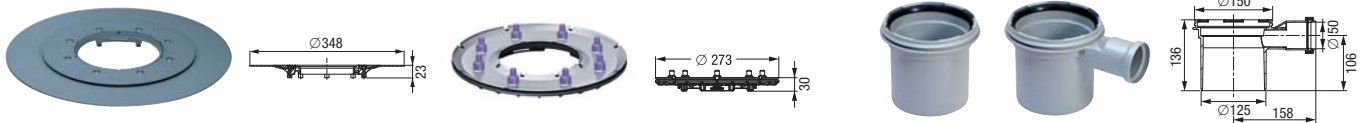

Accessories

Glue flange

with counter flange, Ø 348 mm
(also for compound seal)
Art. # 48 410

Pressure sealing flange

in stainless steel AISI 304, Ø 273 mm,
with seeping water opening
Art. # 48 402

Extension section

in PP, with lip seal
without lateral inlet Art. # 48 987
with lateral inlet Art. # 48 989