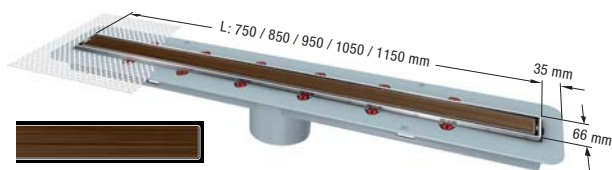

With removable odour trap, sealing water height 50 mm

- cover and rim in stainless steel AISI 304**
(Channel cover can be reversed and tiled on site),
class K 3, with seeping water opening,
installation supports and mesh fabric

Length	Art. #
750 mm	48 928 S
850 mm	48 929 S
950 mm	48 930 S
1050 mm	48 931 S
1150 mm	48 932 S

Linearis Comfort Light in ABS ¹⁾

With removable odour trap, sealing water height 50 mm

- cover with maintenance-free induction technology and "white" LED lights** (other colours available upon request), 15 m power cable, handles loads up to 100 kg, with seeping water opening, installation supports and mesh fabric

Length	Art. #
750 mm	48 928 IC
850 mm	48 929 IC
950 mm	48 930 IC
1150 mm	48 932 IC

Linearis Comfort "Wengé" in ABS ¹⁾

With removable odour trap, sealing water height 50 mm

- Cover in wood look**, handles loads up to 100 kg, with seeping water opening, installation supports and mesh fabric

Length	Art. #
750 mm	on request
850 mm	on request
950 mm	on request
1050 mm	on request
1150 mm	on request

Linearis Comfort "Burlwood" in ABS ¹⁾

With removable odour trap, sealing water height 50 mm

- Cover in wood look**, handles loads up to 100 kg, with seeping water opening, installation supports and mesh fabric