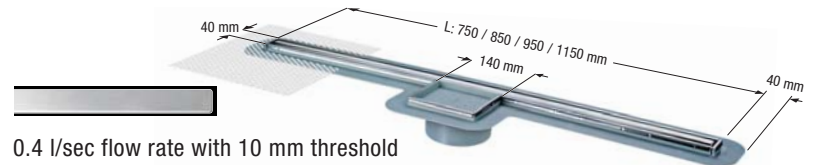

Shower channel *Linearis Comfort*, *Linearis Compact*, *Linearis Super60* and *Linearis System 125*

Shower channel upper section *Linearis Comfort*

1.0 l/sec flow rate
1.1 l/sec with 10 mm threshold

Linearis Comfort in ABS ¹⁾

With removable odour trap, sealing water height 50 mm

☐ **cover and rim in stainless steel AISI 304**
(Channel cover can be reversed and tiled on site),
class K 3, with seeping water opening,
installation supports and mesh fabric

Linearis Comfort Light in ABS ¹⁾

With removable odour trap, sealing water height 50 mm

☐ **cover with maintenance-free induction technology and "white" LED lights** (other colours available upon request), 15 m power cable, handles loads up to 100 kg, with seeping water opening, installation supports and mesh fabric

Linearis Comfort "Wengé" in ABS ¹⁾

With removable odour trap, sealing water height 50 mm

☐ **Cover in wood look**, handles loads up to 100 kg, with seeping water opening, installation supports and mesh fabric

Linearis Comfort "Burlwood" in ABS ¹⁾

With removable odour trap, sealing water height 50 mm

☐ **Cover in wood look**, handles loads up to 100 kg, with seeping water opening, installation supports and mesh fabric

Length	Art. #
750 mm	48 928 S
850 mm	48 929 S
950 mm	48 930 S
1050 mm	48 931 S
1150 mm	48 932 S
750 mm	48 928 IC
850 mm	48 929 IC
950 mm	48 930 IC
1150 mm	48 932 IC
750 mm	on request
850 mm	on request
950 mm	on request
1050 mm	on request
1150 mm	on request
750 mm	on request
850 mm	on request
950 mm	on request
1050 mm	on request
1150 mm	on request

Shower channel upper section *Linearis*

Accessories

Glue flange

with counter flange, Ø 348 mm
(also for compound seal)
Art. # 48 410

Pressure sealing flange

in stainless steel AISI 304, Ø 273 mm,
with seeping water opening
Art. # 48 402

Extension section