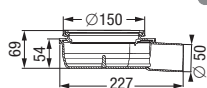

Length	Art. #
750 mm	on request
850 mm	on request
950 mm	on request
1050 mm	on request
1150 mm	on request

Linearis Comfort "Burlwood" in ABS ¹⁾

With removable odour trap, sealing water height 50 mm

- Cover in wood look**, handles loads up to 100 kg, with seeping water opening, installation supports and mesh fabric

Length	Art. #
750 mm	on request
850 mm	on request
950 mm	on request
1050 mm	on request
1150 mm	on request

Shower channel upper section *Linearis*

0.4 l/sec flow rate with 10 mm threshold

Accessories

Glue flange

with counter flange, \varnothing 348 mm
(also for compound seal)
Art. # 48 410

Pressure sealing flange

in stainless steel AISI 304, \varnothing 273 mm,
with seeping water opening
Art. # 48 402

Extension section

in PP, with lip seal
without lateral inlet Art. # 48 987
with lateral inlet Art. # 48 989

Drain bodies

Total installation height including upper section

"The Ultraflat" in ABS

with removable odour trap
Lateral outlet \varnothing 50
Art. # 45 700