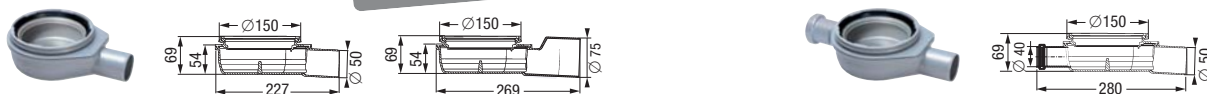

Linearis Comfort Light in ABS ¹⁾

With removable odour trap, sealing water height 50 mm

cover with maintenance-free induction technology and "white" LED lights (other colours available upon request), 15 m power cable, handles loads up to 100 kg, with seeping water opening, installation supports and mesh fabric

Length	Art. #
750 mm	48 928 S
850 mm	48 929 S
950 mm	48 930 S
1050 mm	48 931 S
1150 mm	48 932 S
750 mm	48 928 IC
850 mm	48 929 IC
950 mm	48 930 IC
1150 mm	48 932 IC
750 mm	on request
850 mm	on request
950 mm	on request
1050 mm	on request
1150 mm	on request
750 mm	on request
850 mm	on request
950 mm	on request
1050 mm	on request
1150 mm	on request

Shower channel upper section *Linearis*

Accessories

Glue flange

with counter flange, Ø 348 mm
(also for compound seal)
Art. # 48 410

Pressure sealing flange

in stainless steel AISI 304, Ø 273 mm,
with seeping water opening
Art. # 48 402

Extension section

in PP, with lip seal
without lateral inlet Art. # 48 987
with lateral inlet Art. # 48 989

Drain bodies

Total installation height including upper section

"The Ultraflat" in ABS

with removable odour trap
Lateral outlet Ø 50
Art. # 45 700