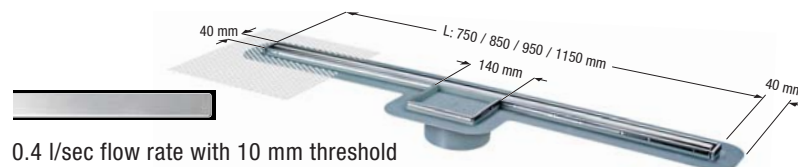

With removable odour trap, sealing water height 50 mm

- cover and rim in stainless steel AISI 304**
(Channel cover can be reversed and tiled on site),
class K 3, with seeping water opening,
installation supports and mesh fabric

Length	Art. #
750 mm	48 928 IC
850 mm	48 929 IC
950 mm	48 930 IC
1150 mm	48 932 IC

Linearis Comfort "Wengé" in ABS ¹⁾

With removable odour trap, sealing water height 50 mm

- Cover in wood look**, handles loads up to 100 kg, with seeping water opening, installation supports and mesh fabric

Length	Art. #
750 mm	on request
850 mm	on request
950 mm	on request
1050 mm	on request
1150 mm	on request

Linearis Comfort "Burlwood" in ABS ¹⁾

With removable odour trap, sealing water height 50 mm

- Cover in wood look**, handles loads up to 100 kg, with seeping water opening, installation supports and mesh fabric

Length	Art. #
750 mm	on request
850 mm	on request
950 mm	on request
1050 mm	on request
1150 mm	on request

Shower channel upper section *Linearis*

0.4 l/sec flow rate with 10 mm threshold

Accessories

Glue flange