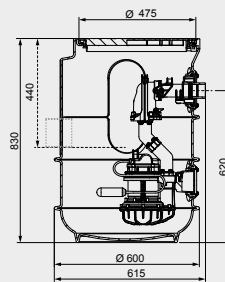

Mono

Installation depth D 830 mm

Level measurement	Article #
-------------------	-----------

Pump STF 1300-S3	
------------------	--

Float switch	829 710
Tronic	829 711

available from
June 2019

Duo

Installation depth D 830 mm

Level measurement	Article #
-------------------	-----------

Pump STF 1300-S3	
------------------	--

Tronic	828 711
--------	---------

available from
September 2019