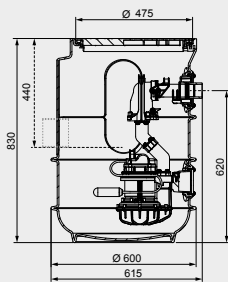

Closure valve
for Duo version
Article # 829 250

Pump types

Pump	Power (P1)	Voltage	Inlet	Operating mode	Pumping capacity	Pumping height
STF 1300	1,3 kW	230 V	Ø 110/160	S3 (50%)	21 m³/h	10 m

As far as the disposal of wastewater with sewage outside buildings is concerned, the pumping station *Aqualift F Basic* makes looking for an economic alternative child's play. It provides cutting-edge technology at an unbeatable price, housed in a sturdy installation chamber.

Mono

Installation depth D 830 mm

Level measurement	Article #
-------------------	-----------

Pump STF 1300-S3	
------------------	--

Float switch	829 710
Tronic	829 711

available from
June 2019

Duo

Installation depth D 830 mm