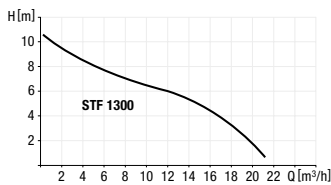

Pumping station *Aqualift F Basic*

The economic version for wastewater with sewage.

Practical accessories

Upper section
Height adjustable from 140 – 440 mm
Article # 829 100

Closure valve
for Mono version
Article # 829 200

Closure valve
for Duo version
Article # 829 250

Pump types

Pump	Power (P1)	Voltage	Inlet	Operating mode	Pumping capacity	Pumping height
STF 1300	1,3 kW	230 V	Ø 110/160	S3 (50%)	21 m³/h	10 m

As far as the disposal of wastewater with sewage outside buildings is concerned, the pumping station *Aqualift F Basic* makes looking for an economic alternative child's play. It provides cutting-edge technology at an unbeatable price, housed in a sturdy installation chamber.